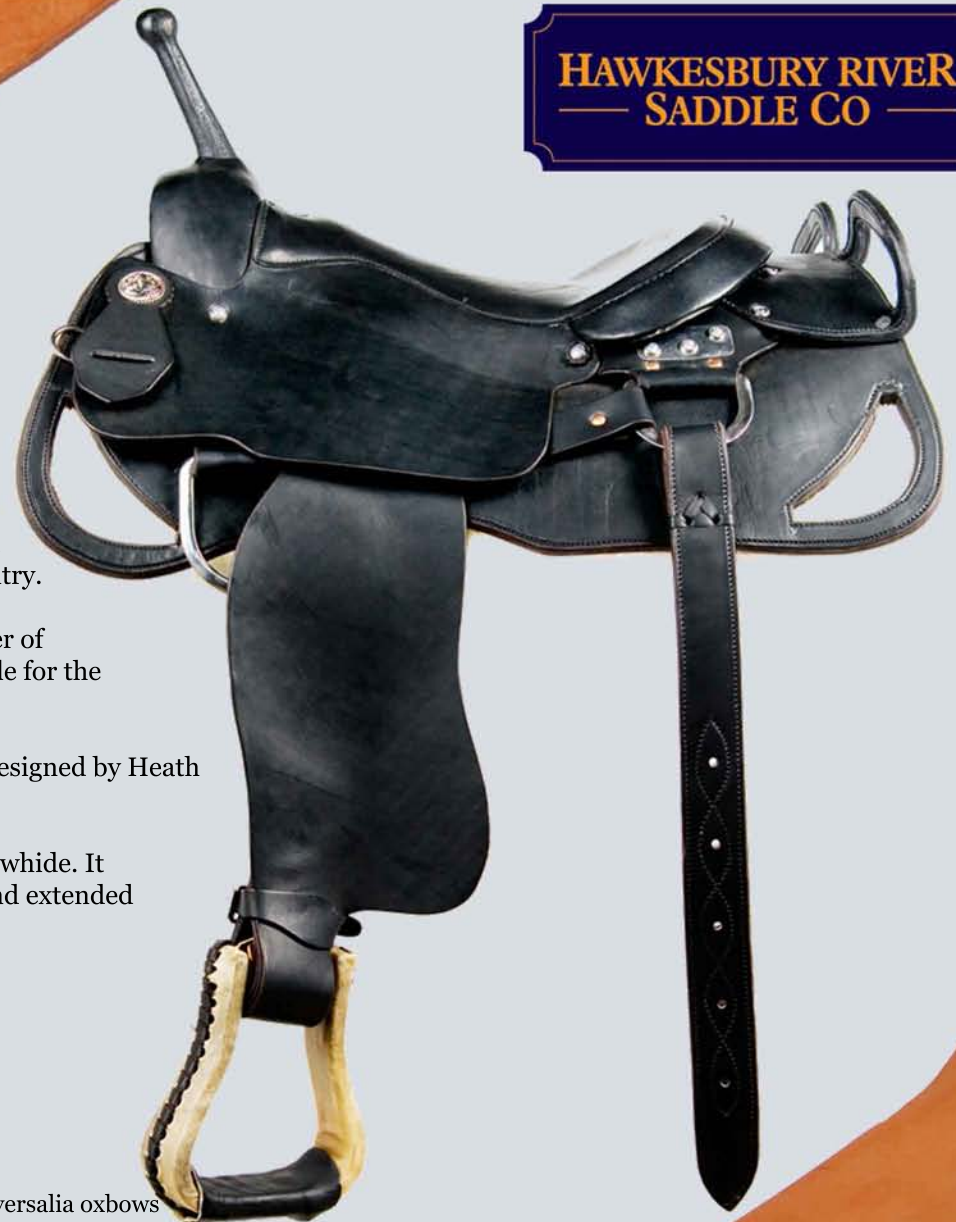

Specs:

Quarterhorse Bars
Saddle Tree Gullet: 6.5" 16.5cm
Cantle: 2"
Total Length: 28"
Total Width 23"
Horn 6"
Weight 14.5kg incl rear girth & versalia oxbows
Seat Size: 15"

Please note that sizes and weight may vary slightly as all saddles are hand made